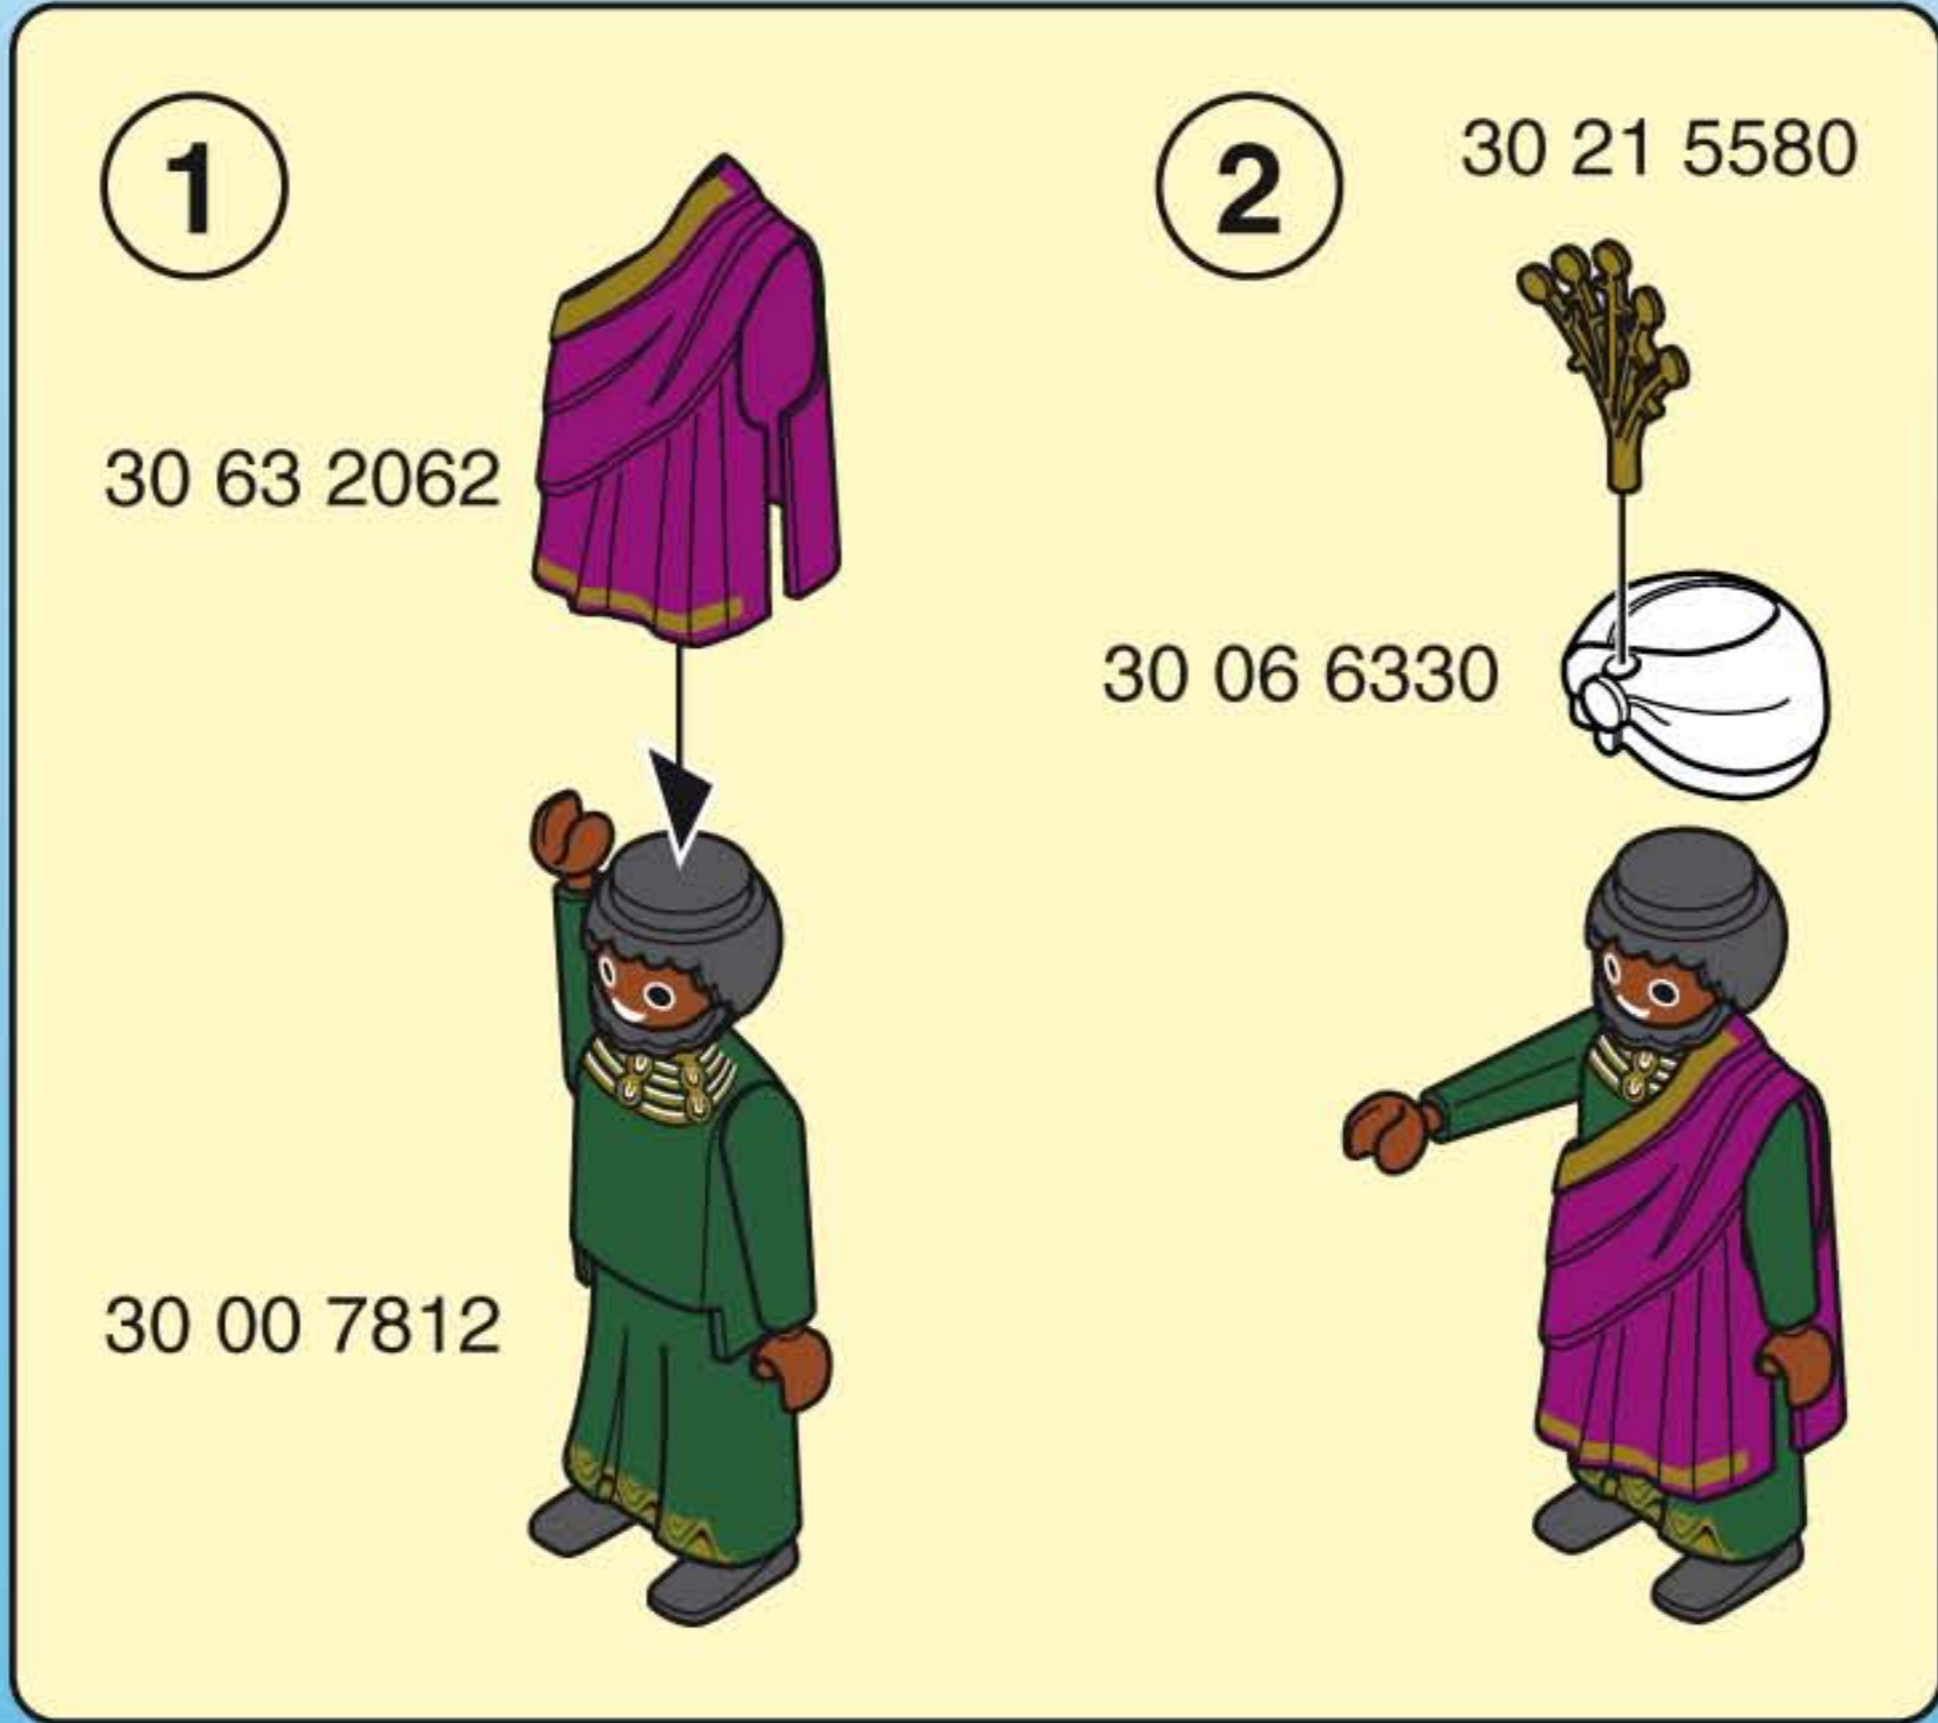

1

2

30 82 0682

© 2009 Geobra Brandstätter
D-90511 Zirndorf 03. 09
No. 3082 0682

30 29 3540

Serviceadressen finden Sie in allen Playmobil-Prospekten

Addresses of Customer Service Departments are shown in all Playmobil catalogues