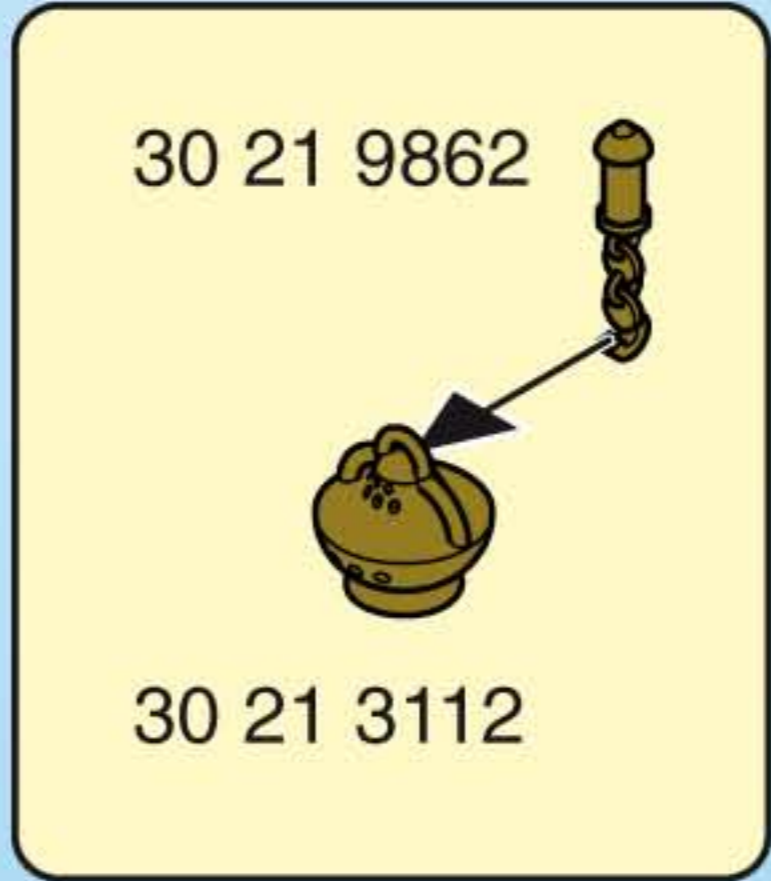

1

2

30 82 0682

© 2009 Geobra Brandstätter
D-90511 Zirndorf 03. 09
No. 3082 0682

30 29 3540

Serviceadressen finden Sie in allen Playmobil-Prospekten

Addresses of Customer Service Departments are shown in all Playmobil catalogues